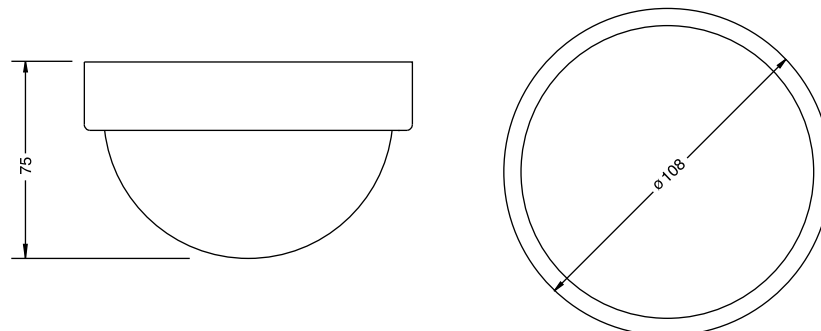

FEATURES

- ◆ Vandal resistant withstand 10 pounds sledgehammer
- ◆ With varifocal lens 4mm~9mm (auto iris)
- ◆ Water resistant pass IP66
- ◆ Easy installation and remove
- ◆ Outdoor bracket as option

DIMENSION Unit: mm

SPECIFICATION

Model	TCD -06G2 MID-RES	TCD-23G4 HI-RES
	Color CCD, vari focal for auto iris	Color CCD, vari focal for auto iris
Image sensor	1/3" CCD SENSOR INTERLINE	
Picture elements	Total pixel: NTSC 537(H)x505(V) PAL 537(H)x597(V) Effective Pixel: NTSC 510(H)x492(V) PAL 500(H)x582(V)	Total pixel: NTSC 811(H)x508(V) PAL 795(H)x596(V) Effective Pixel: NTSC 768(H)x494(V) PAL 752(H)x582(V)
Scanning system	NTSC standard 525 lines, 30 frames/sec PAL standard 625 lines, 25 frames/sec	
Synchronizing system	Internal	
Horizontal resolution	More Than 330 TV Lines	More Than 460 TV Lines
Video Output level	1.0 Vp-p / 75 Ohm	
Gamma	0.45	
Mechanical IRIS	Auto Iris Lens	
Minimum Illumiation	1 LUX/F1.2	2 LUX/F2.0
Video S/N Ration	46dB (AGC OFF)	
White balance	Auto white balance (2000°K~10000°K)	
Operating Temp	-10°C~50°C, -4°F~122°F	
Storage Temp	-20°C~80°C, -40°F~176°F	
Power requirement	DC12V ± 1.2Vdc	
Power consumption	DC12V Typical 180mA	DC12V Typical 210mA
Dimension	108 (Ø) x 75 (H) mm	
Weight	640g	
Vari-focal lens Type	Focus: 4~9mm	

TC-320

DOME BRACKET

Material: Glass Fiber

Dimensions: 205 (W) x 96 (H) x 178 (D) mm

IP66 Water Resistant-Test

For Vandal/Water Resistant Dome Camera

AC 24V available